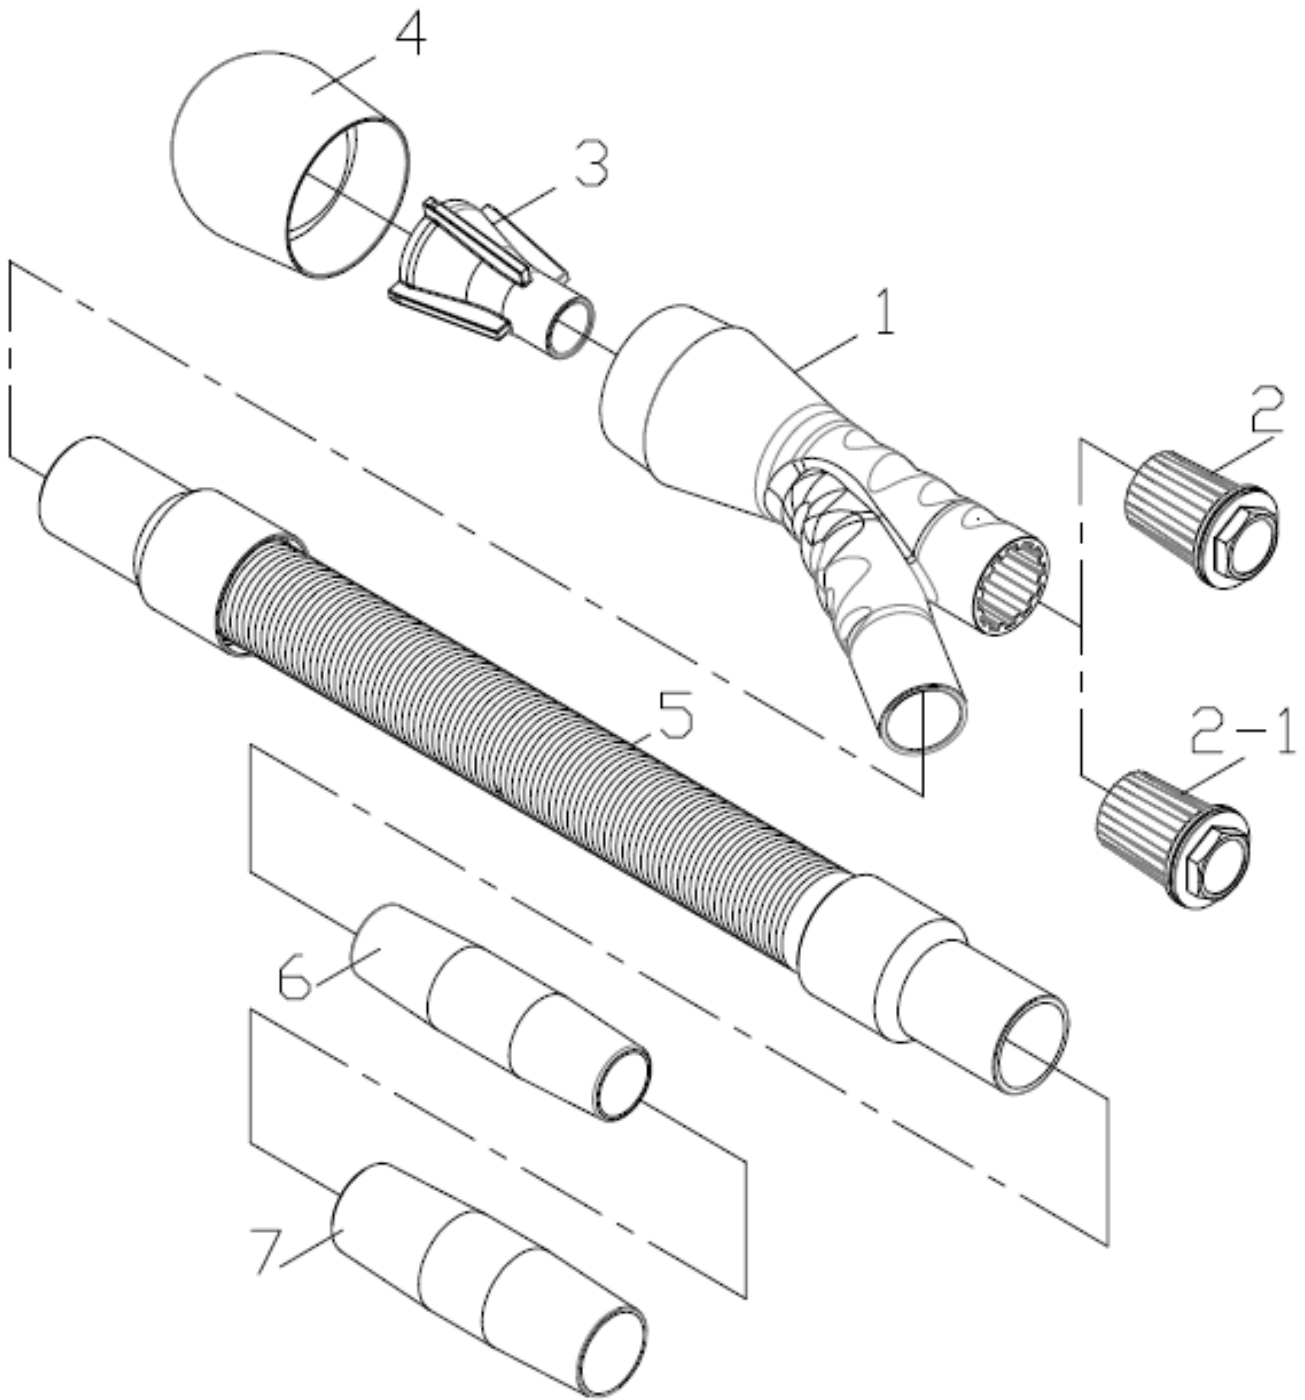

Rotador® ADAPTOR

Ref. No.	Part No.	Description	Q'ty /Tool	Ref. No.	Part No.	Description	Q'ty /Tool
1	SPWZ30001	Three Ways Adaptor	1	5	SPWZ30005	Hose Aassembly (52cm)	1
2	SPWZ30002	Rotate Adaptor for Z-020	1	6	WSPZ017013	Small Plastic Adaptor	1
2-1	SPWZ30002-1	Rotate Adaptor for Z-010	1	7	WSPZ017012	Big Plastic Adaptor	1
3	SPWZ30003	Inner Nozzle (White)	1				
4	SPWZ30004	Front Nozzle	1				